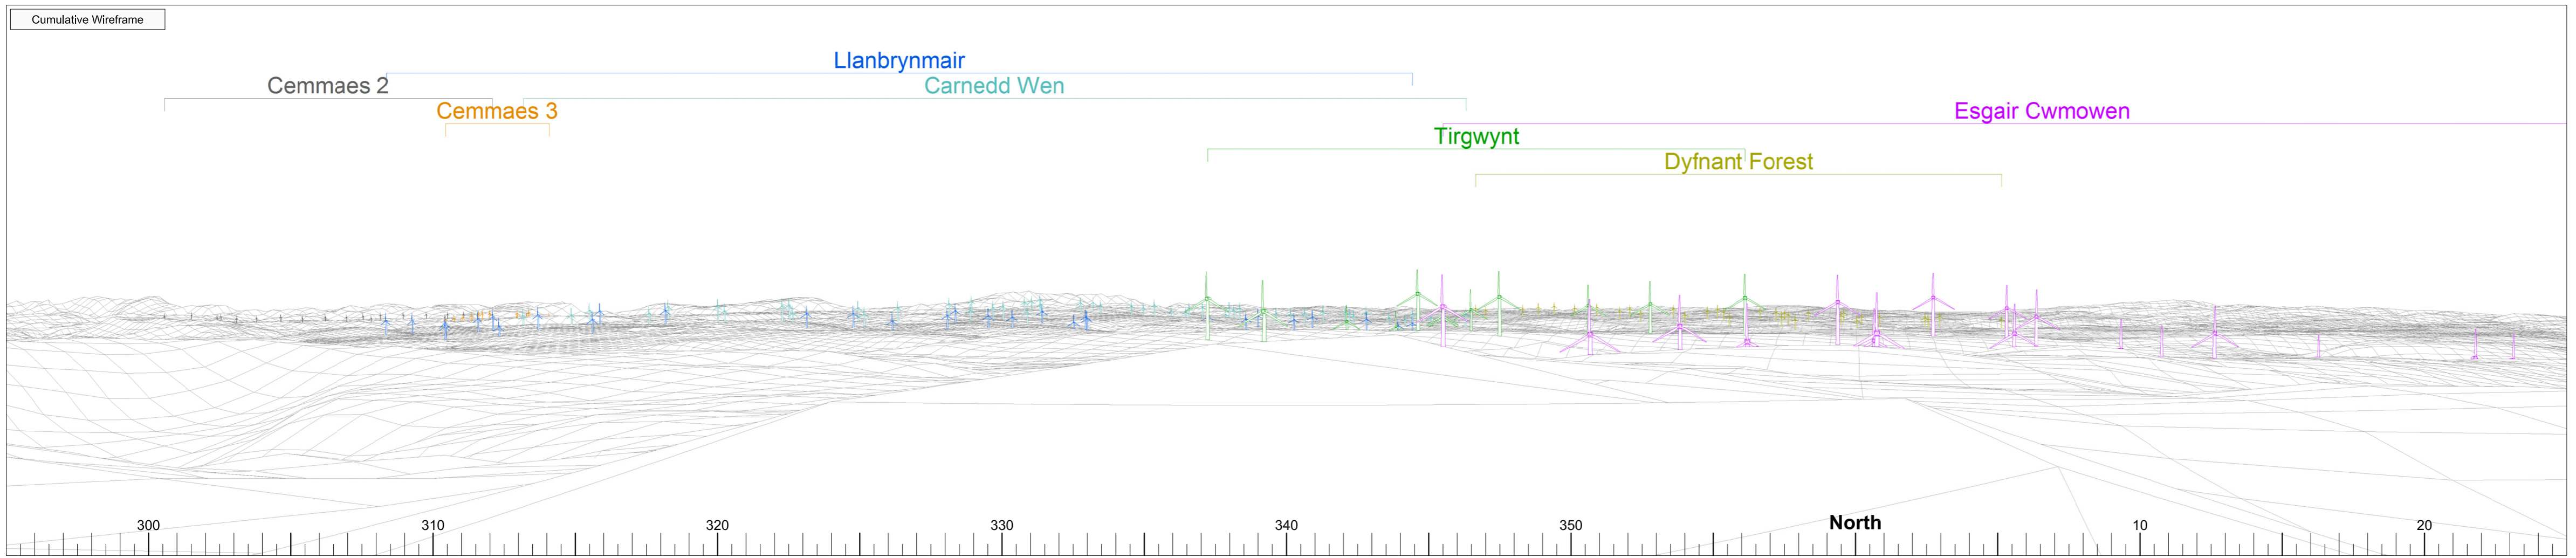

► **Conjoined Cumulative Viewpoint 3
Garreg Hir
Photograph and Cumulative Wireframe**

Viewpoint Location

OS Reference:	299898, 297784
Terrain height AOD (from model) :	479 m

Photography information

Date:	20th of October 2007
Time:	17:00
Camera type:	Canon EOS - 1DS
Focal length:	50 mm

View information

Horizontal field of view:	90°
Bearing to centre of view:	340°
Recommended viewing distance when page printed at 297 x 810mm:	400 mm

CCVP3 - View A - Page 1