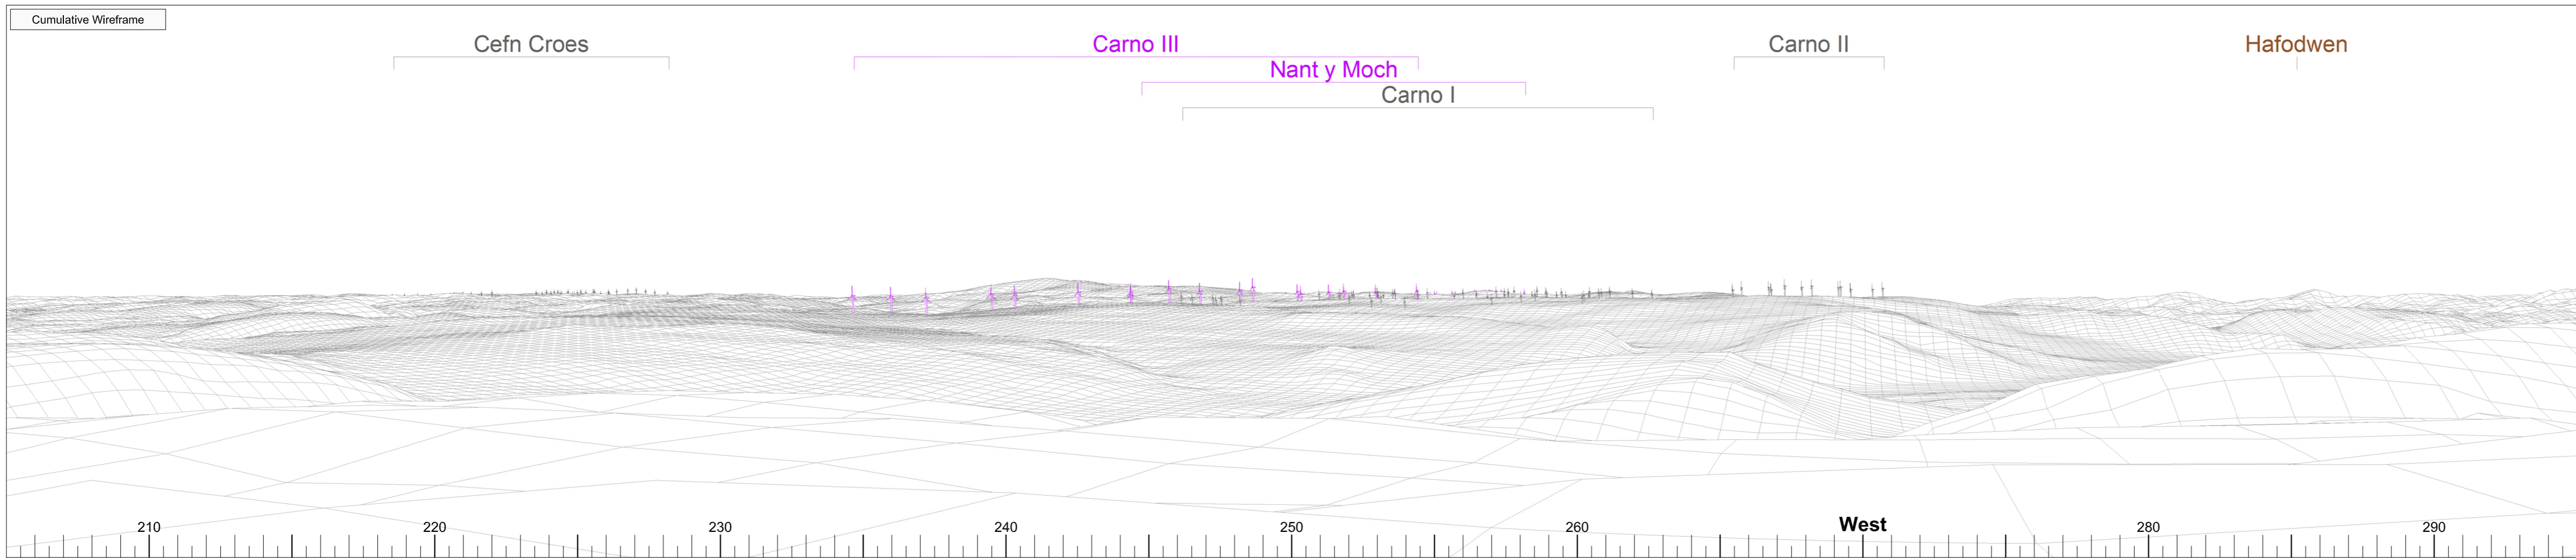

► **Conjoined Cumulative Viewpoint 3**
Garreg Hir
Cumulative Photomontage

Cumulative Photomontage

Viewpoint Location

OS Reference:	299898, 297784
Terrain height AOD (from model) :	479 m

Photography information

CCVP3 - View C - Page 2

► **Conjoined Cumulative Viewpoint 3**
Garreg Hir
Photograph and Cumulative Wireframe

Viewpoint Location

OS Reference:	299898, 297784
Terrain height AOD (from model) :	479 m

Photography information

Date:	20th of October 2007
Time:	17:00
Camera type:	Canon EOS - 1DS
Focal length:	50 mm

View information

Horizontal field of view:	90°
Bearing to centre of view:	250°
Recommended viewing distance when page printed at 297 x 810mm:	400 mm

CCVP3 - View D - Page 1

► **Conjoined Cumulative Viewpoint 3**
Garreg Hir
Cumulative Photomontage

Viewpoint Location

OS Reference:	299898, 297784
Terrain height AOD (from model) :	479 m

Photography information