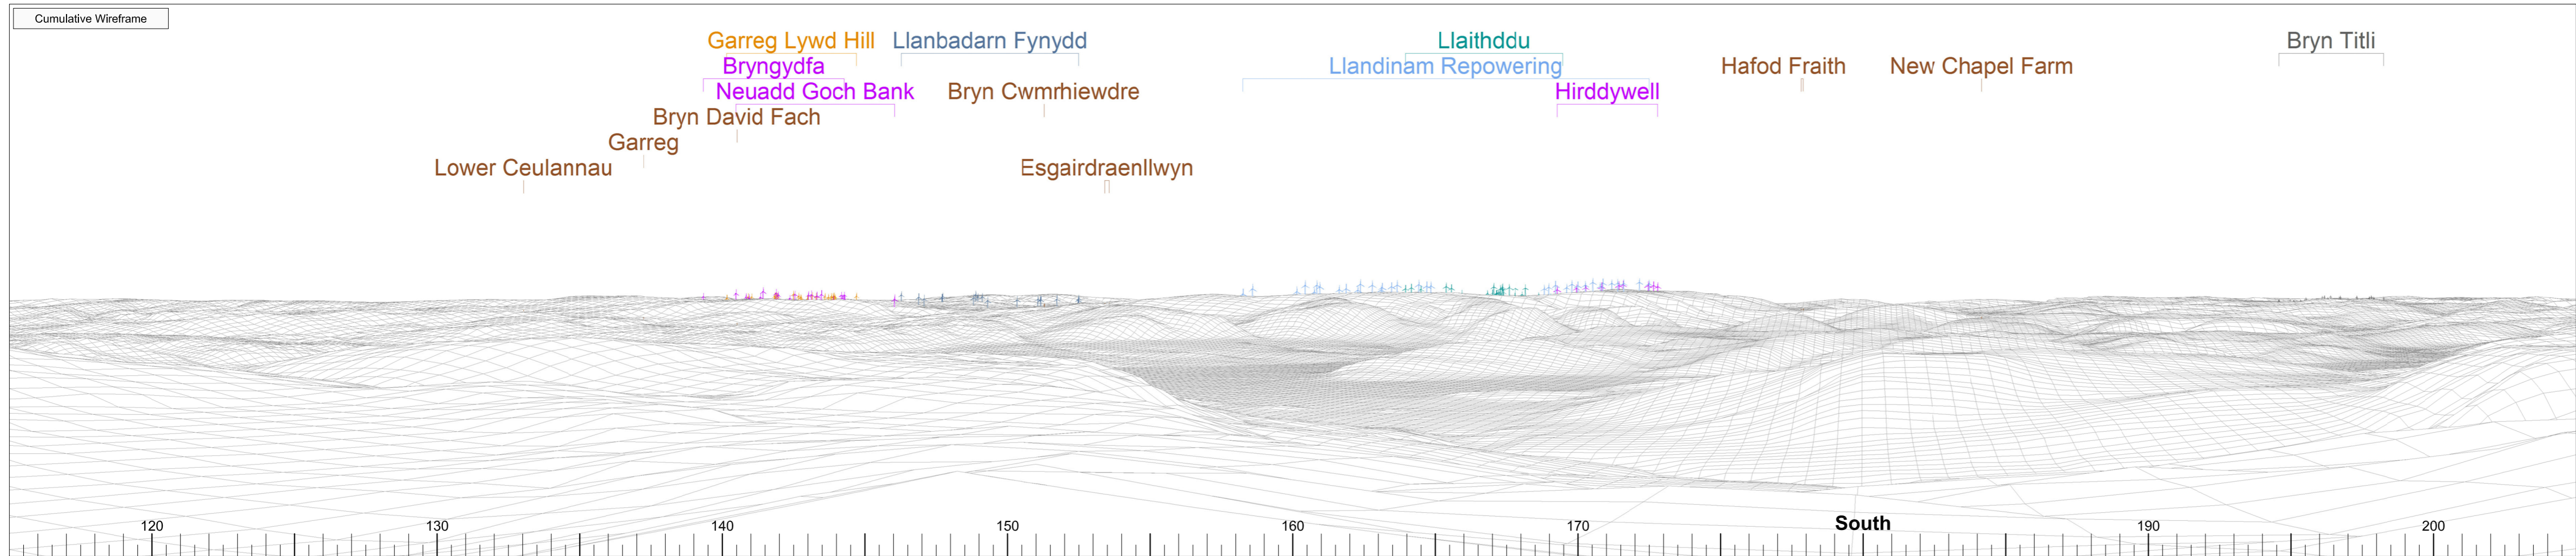

► **Conjoined Cumulative Viewpoint 3**
Garreg Hir
Photograph and Cumulative Wireframe

Viewpoint Location

OS Reference:	299898, 297784
Terrain height AOD (from model) :	479 m

Photography information

Date:	20th of October 2007
Time:	17:00
Camera type:	Canon EOS - 1DS
Focal length:	50 mm

View information

Horizontal field of view:	90°
Bearing to centre of view:	160°
Recommended viewing distance when page printed at 297 x 810mm:	400 mm

CCVP3 - View C - Page 1