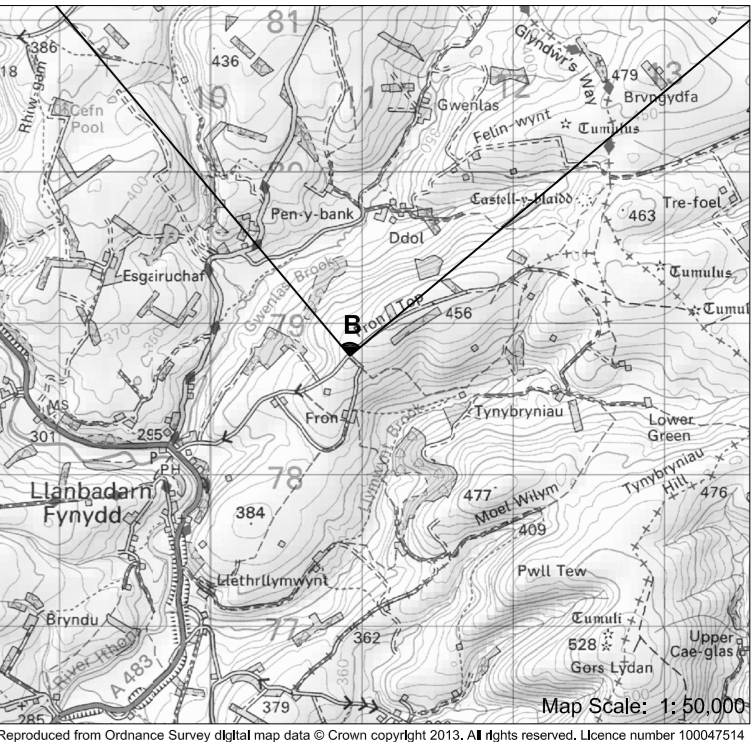

► Conjoined Cumulative Viewpoint 5
Fron Top
Photograph and Cumulative Wireframe

Viewpoint Location

OS Reference:	310919, 278786
Terrain height AOD (from model):	433 m

Photography information

Date:	7th of April 2008
Time:	14:00
Camera type:	Canon EOS - 1DS
Focal length:	50 mm

View information

Horizontal field of view:	90°
Bearing to centre of view:	5°
Recommended viewing distance when page printed at 297 x 810mm:	400 mm

CCVP5 - View B - Page 1