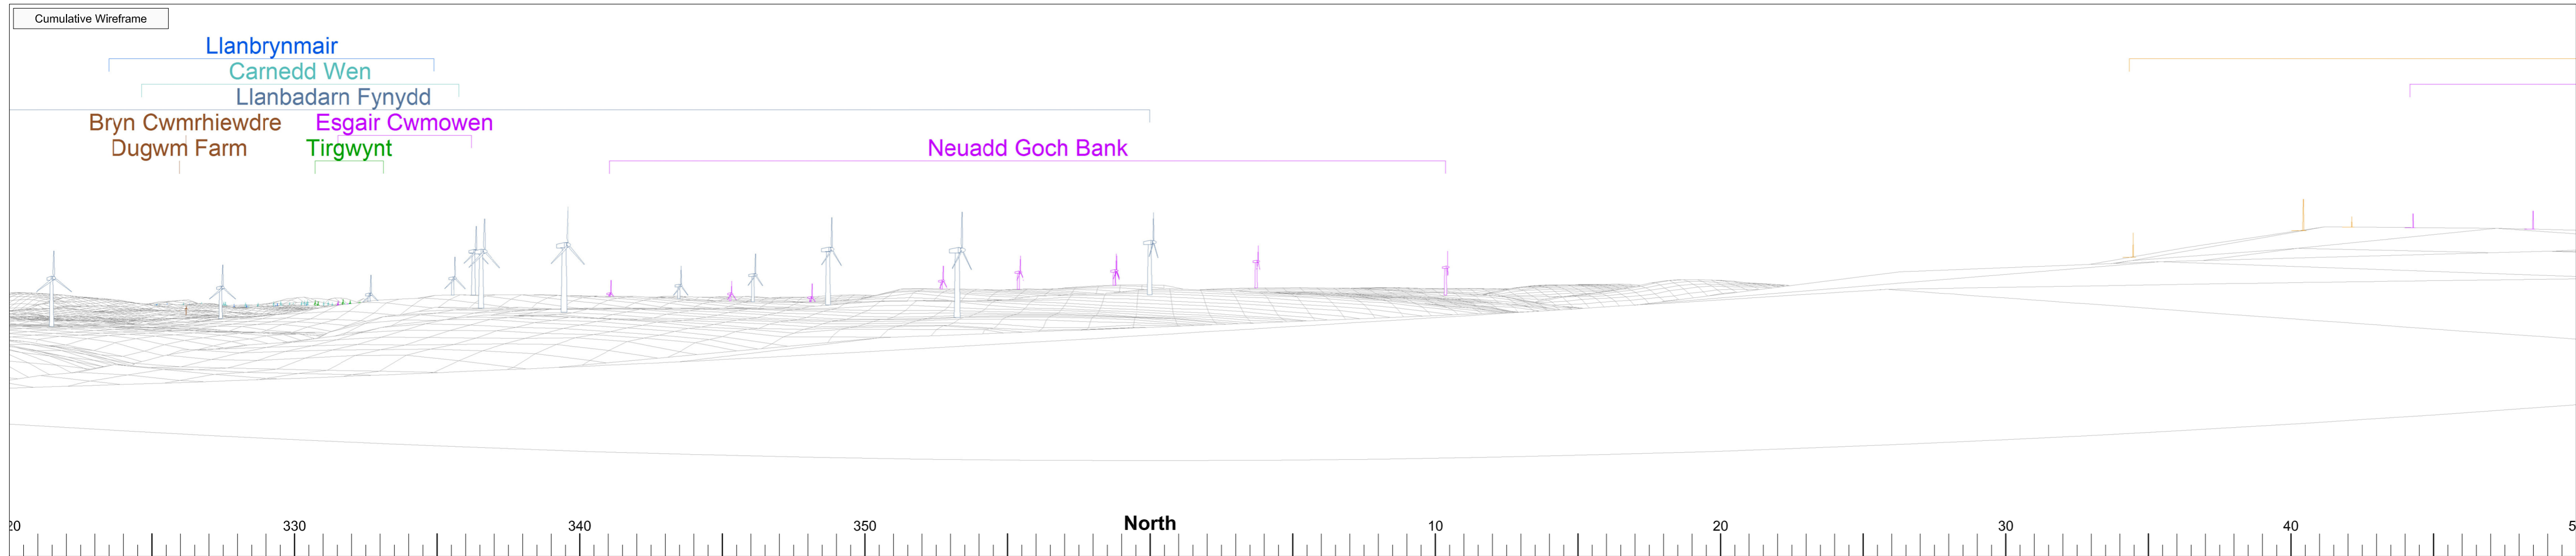

Viewpoint Location

OS Reference:	310919, 278786
Terrain height AOD (from model):	433 m

Photography information

Date:	7th of April 2008
Time:	14:00
Camera type:	Canon EOS - 1DS
Focal length:	50 mm

View information

Horizontal field of view:	90°
Bearing to centre of view:	5°
Recommended viewing distance when page printed at 297 x 810mm:	400 mm

CCVP5 - View B - Page 1