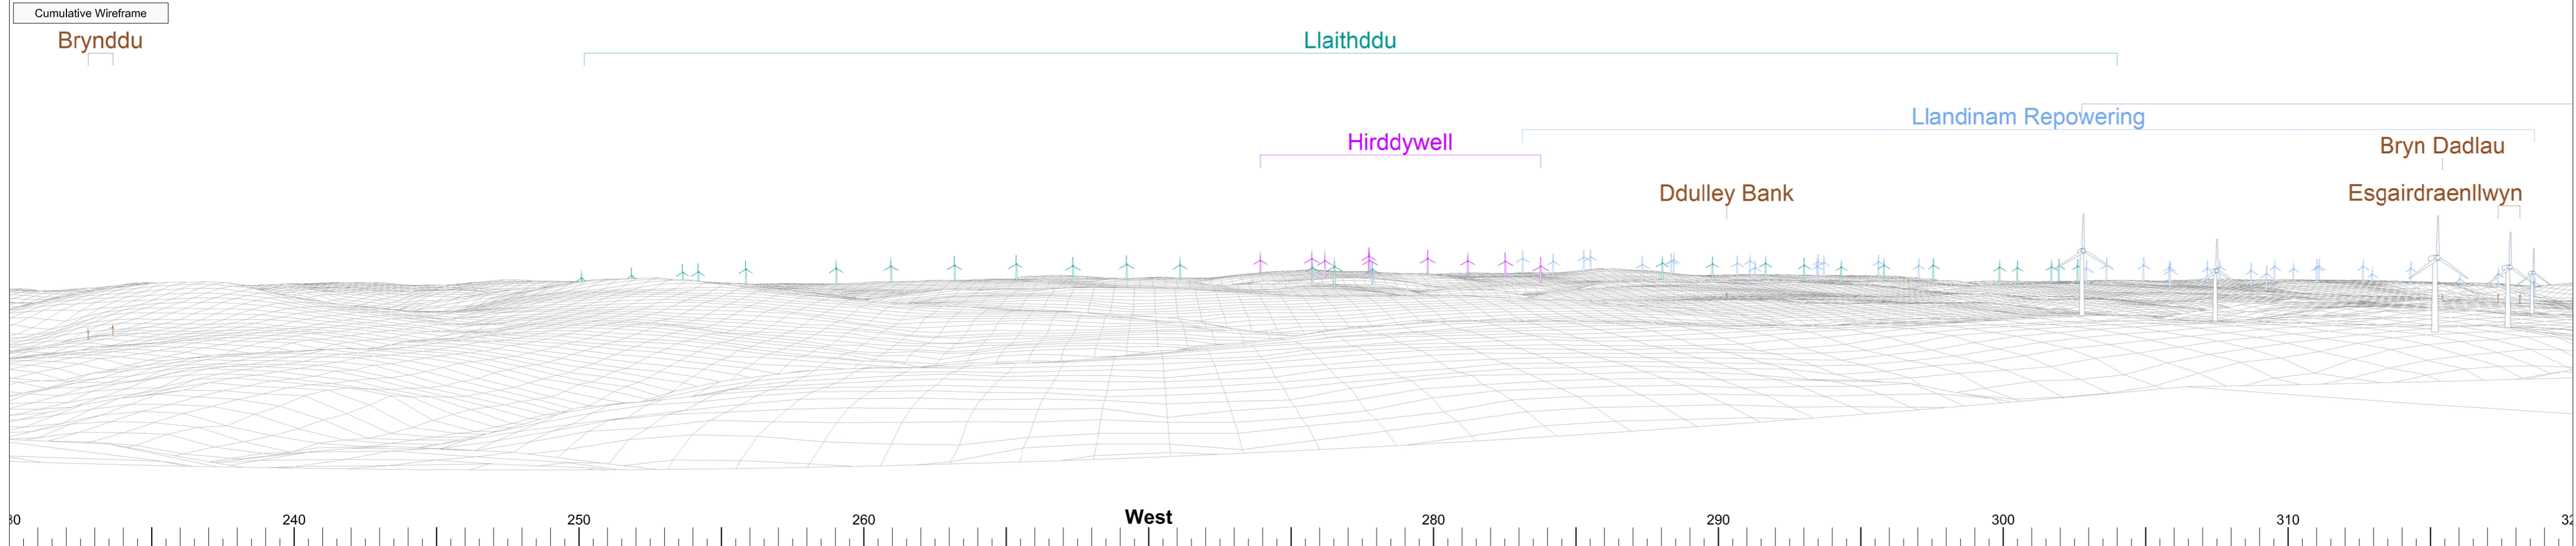

► **Conjoined Cumulative Viewpoint 5**
Fron Top
Photograph and Cumulative Wireframe

Viewpoint Location

OS Reference:	310919, 278786
Terrain height AOD (from model):	433 m

Photography information

Date:	7th of April 2008
Time:	14:00
Camera type:	Canon EOS - 1DS
Focal length:	50 mm

View information

Horizontal field of view:	90°
Bearing to centre of view:	275°
Recommended viewing distance when page printed at 297 x 810mm:	400 mm