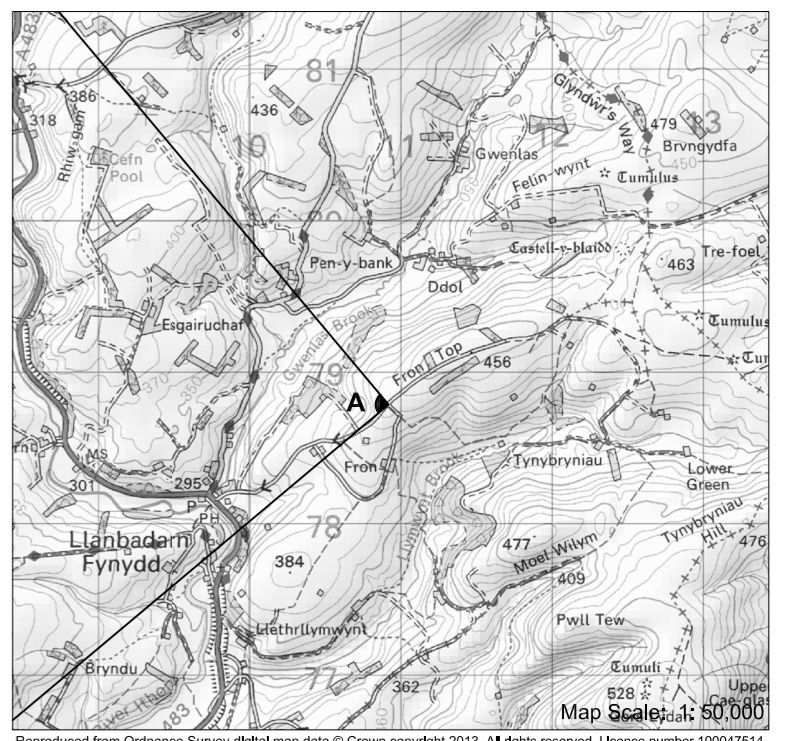

► **Conjoined Cumulative Viewpoint 5**
Fron Top
Photograph and Cumulative Wireframe

Viewpoint Location

OS Reference:	310919, 278786
Terrain height AOD (from model):	433 m

Photography information

Date:	7th of April 2008
Time:	14:00
Camera type:	Canon EOS - 1DS
Focal length:	50 mm

View information

Horizontal field of view:	90°
Bearing to centre of view:	275°
Recommended viewing distance when page printed at 297 x 810mm:	400 mm