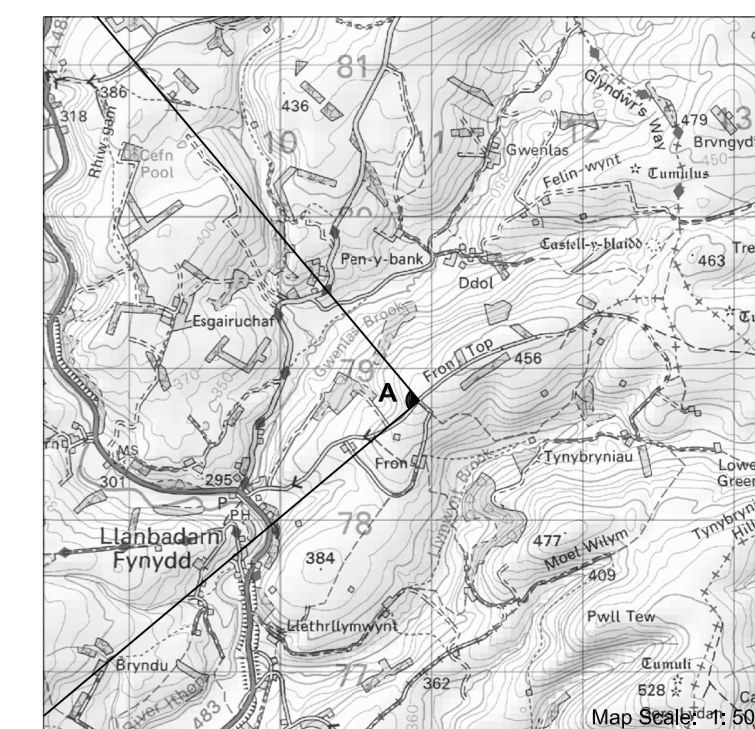

View information

Horizontal field of view:	90°
Bearing to centre of view:	275°
Recommended viewing distance when page printed at 297 x 810mm:	400 mm

Reproduced from Ordnance Survey digital map data © Crown copyright 2013. All rights reserved. Licence number 100047514

► **Conjoined Cumulative Viewpoint 5**
Fron Top
Cumulative Photomontage

Cumulative Photomontage

Viewpoint Location

OS Reference:	310919, 278786
Terrain height AOD (from model) :	433 m

Photography information

Date:	7th of April 2008
Time:	14:00
Camera type:	Canon EOS - 1DS
Focal length:	50 mm

View information

Horizontal field of view:	90°
Bearing to centre of view:	275°
Recommended viewing distance when page printed at 297 x 810mm:	400 mm

CCVP5 - View A - Page 2

► Conjoined Cumulative Viewpoint 5
Fron Top
Photograph and Cumulative Wireframe

Viewpoint Location

OS Reference:	310919, 278786
Terrain height AOD (from model):	433 m

Photography information