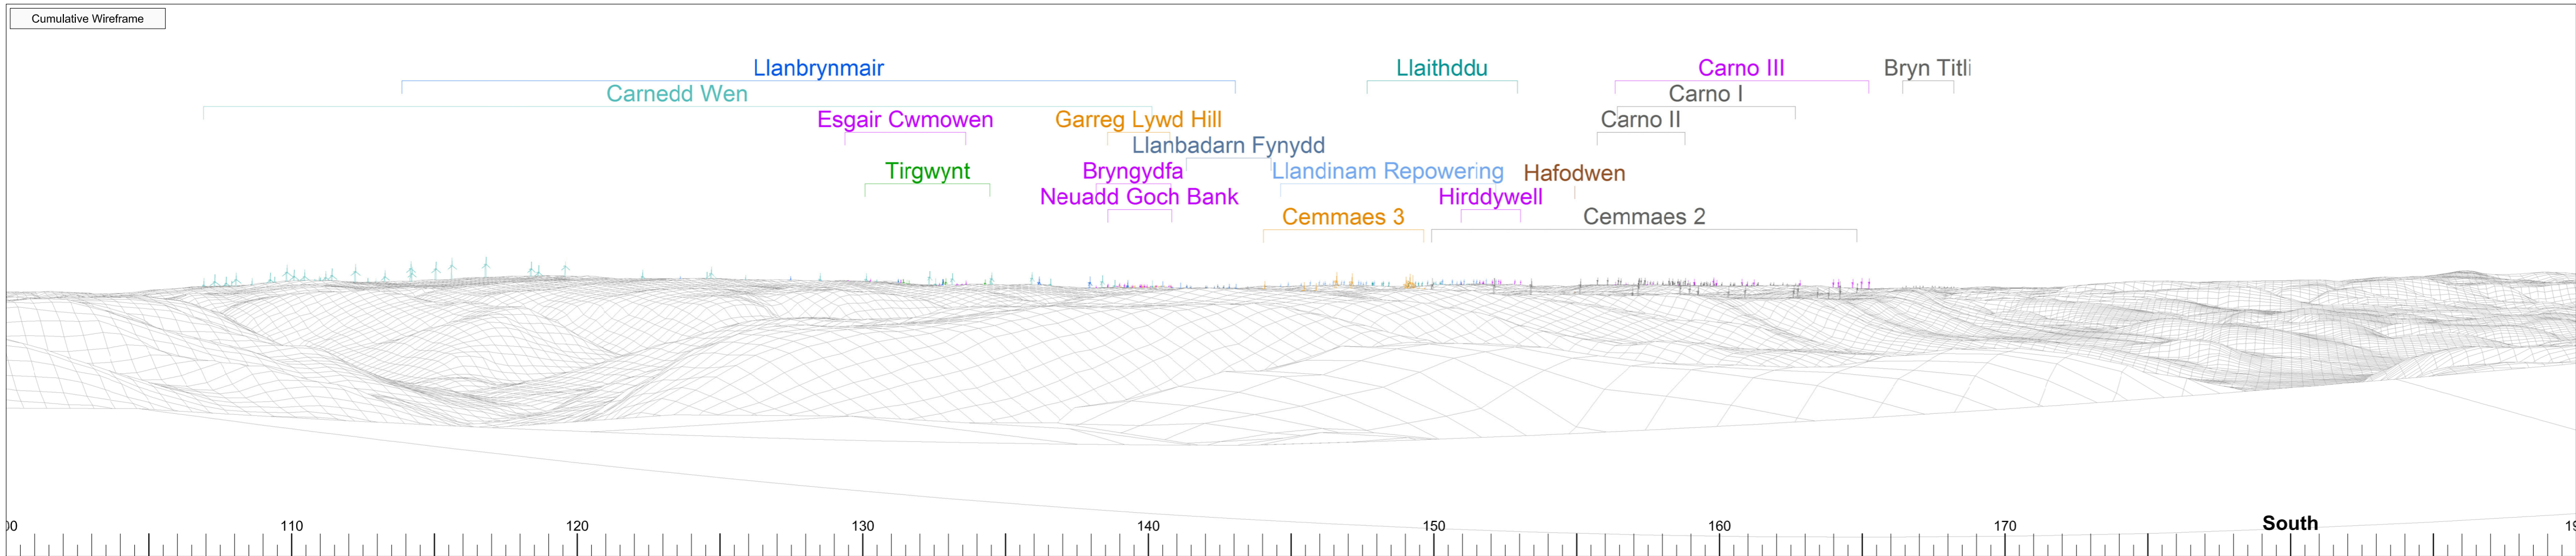

► **Conjoined Cumulative Viewpoint 8**
Foel Dinas
Photograph and Cumulative Wireframe

Viewpoint Location

OS Reference:	284404, 314412
Terrain height AOD (from model):	471 m

Photography information

Date:	25th of June 2013
Time:	14:30
Camera type:	Nikon D700
Focal length:	50 mm

View information

Horizontal field of view:	90°
Bearing to centre of view:	145°
Recommended viewing distance when page printed at 297 x 810mm:	400 mm

CCVP8 - View B - Page 1