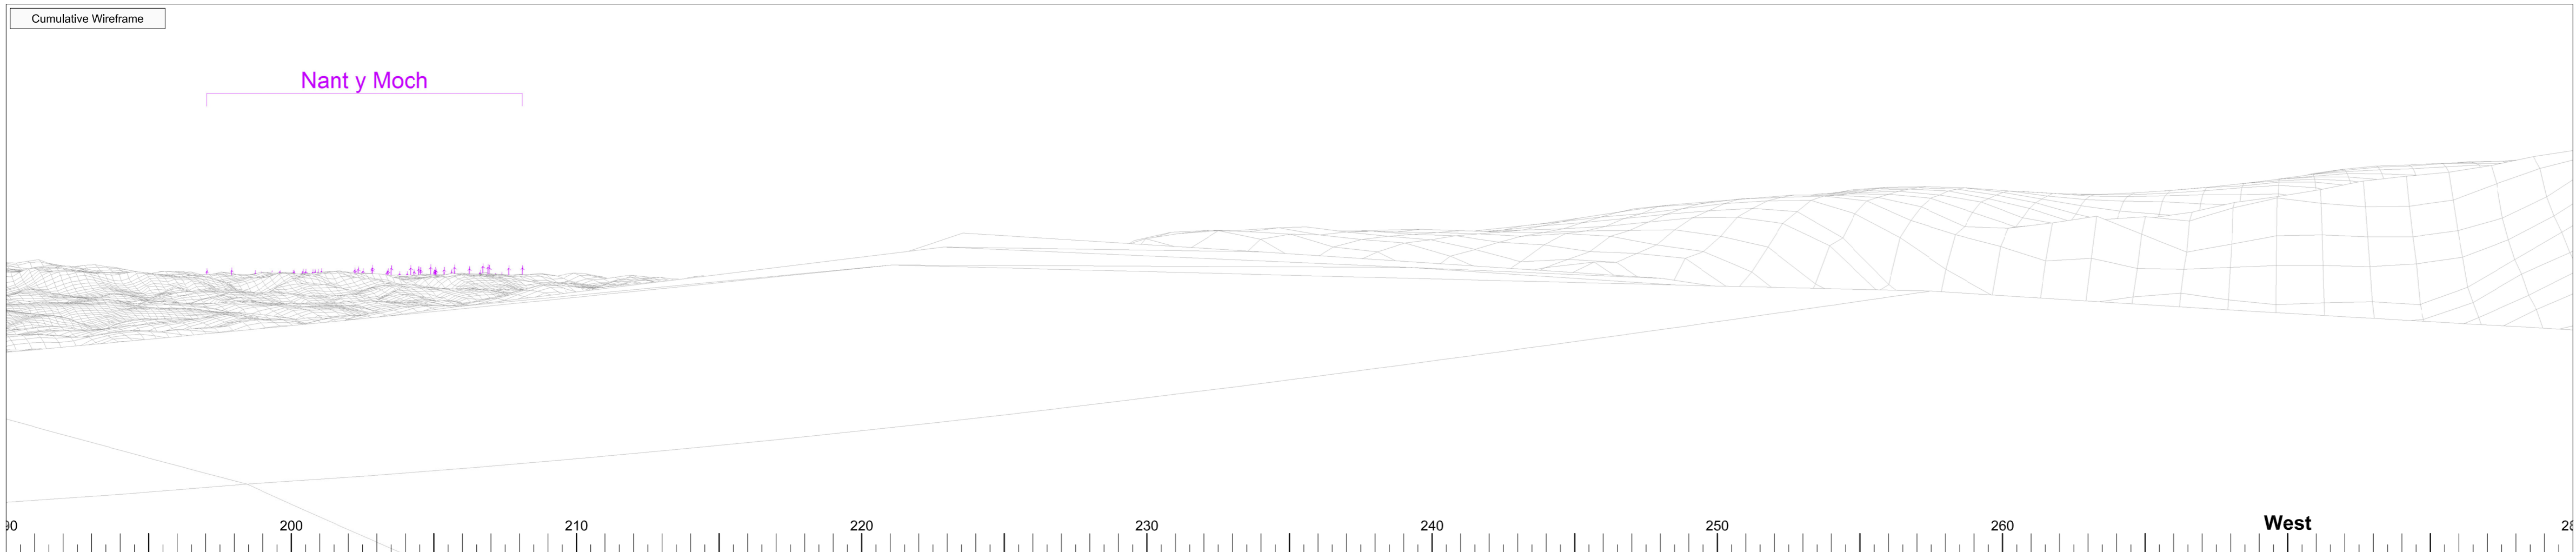

► **Conjoined Cumulative Viewpoint 8**
Foel Dinas
Photograph and Cumulative Wireframe

Viewpoint Location

OS Reference:	284404, 314412
Terrain height AOD (from model) :	471 m

Photography information

Date:	25th of June 2013
Time:	14:30
Camera type:	Nikon D700
Focal length:	50 mm

View information

Horizontal field of view:	90°
Bearing to centre of view:	235°
Recommended viewing distance when page printed at 297 x 810mm:	400 mm

CCVP8 - View C - Page 1