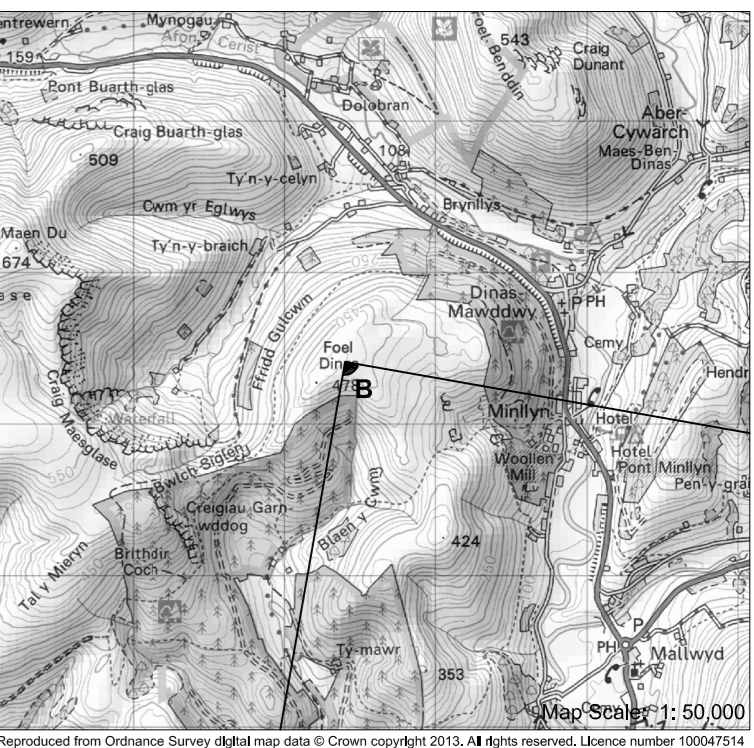

► **Conjoined Cumulative Viewpoint 8**
Foel Dinas
Photograph and Cumulative Wireframe

Viewpoint Location

OS Reference:	284404, 314412
Terrain height AOD (from model):	471 m

Photography information

Date:	25th of June 2013
Time:	14:30
Camera type:	Nikon D700
Focal length:	50 mm

View information

Horizontal field of view:	90°
Bearing to centre of view:	145°
Recommended viewing distance when page printed at 297 x 810mm:	400 mm

CCVP8 - View B - Page 1