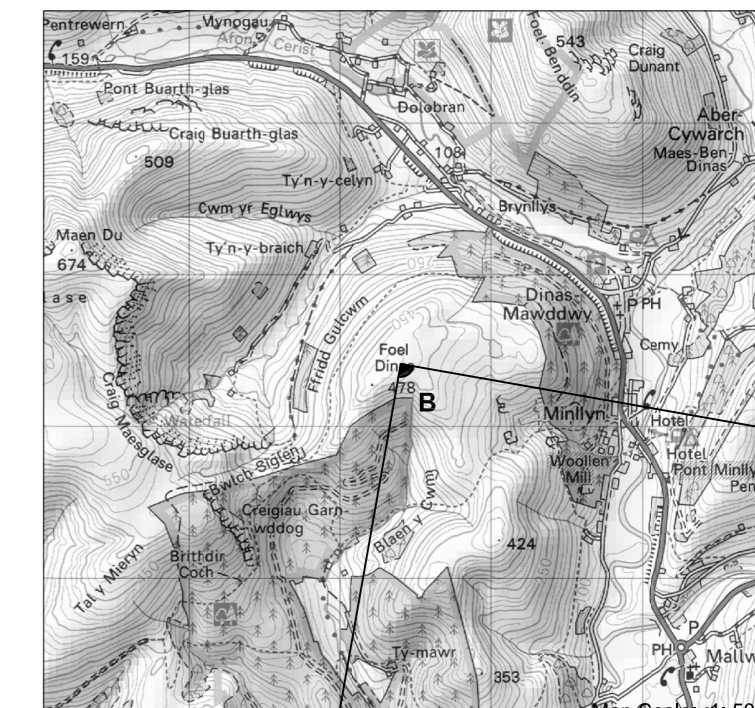

CCVP8 - View B - Page 2