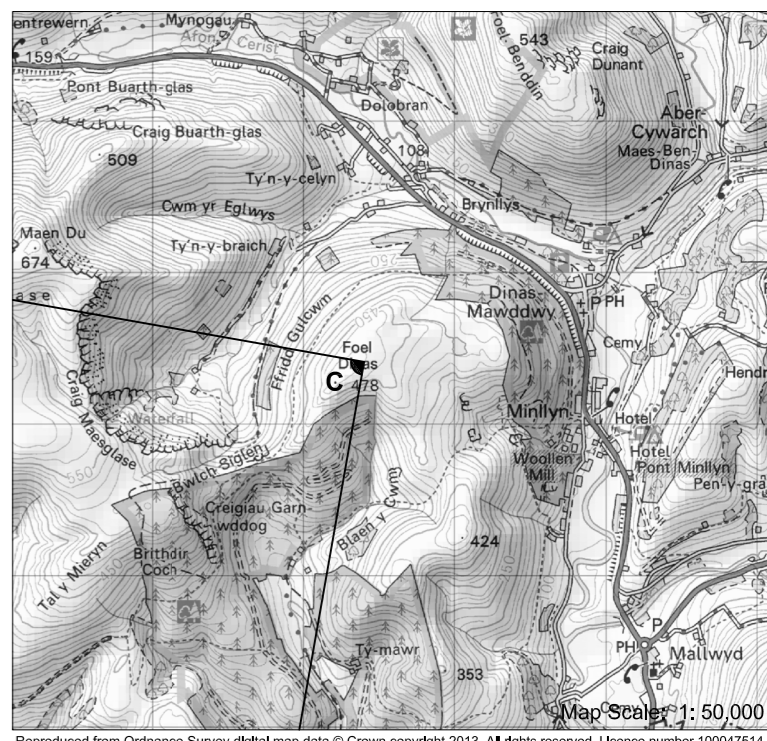

► **Conjoined Cumulative Viewpoint 8**
Foel Dinas
Photograph and Cumulative Wireframe

Viewpoint Location

OS Reference:	284404, 314412
Terrain height AOD (from model) :	471 m

Photography information

Date:	25th of June 2013
Time:	14:30
Camera type:	Nikon D700
Focal length:	50 mm

View information

Horizontal field of view:	90°
Bearing to centre of view:	235°
Recommended viewing distance when page printed at 297 x 810mm:	400 mm

CCVP8 - View C - Page 1